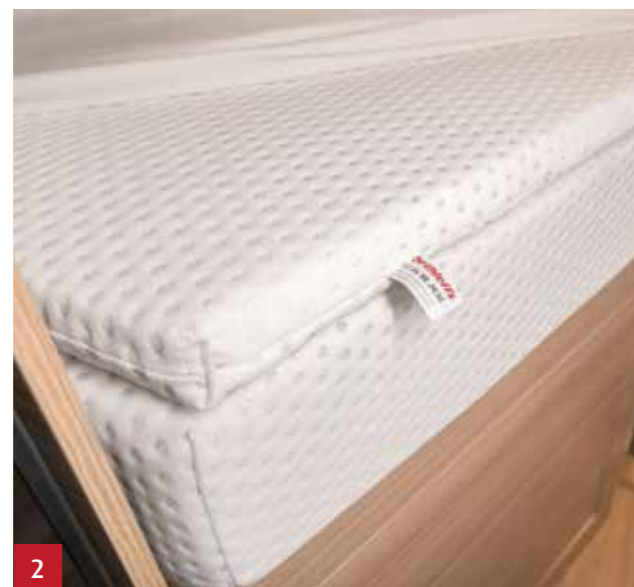

	Sleeping comfort	Item number	Available online 
1	Dethleffs children's bed The additional bed is ready for use in next to no time. Simply insert the panels with integrated slatted frame into the cab seats, place mattress with reinforced middle section on top, and you're done! Including fitted sheet. For T/A-models on Fiat Ducato/Citroën Jumper from model year 2007	3189937	
	2	Dethleffs mattress topper with cover* Pleasant, deep sleep even in the worst summer heat, helped along by the air-permeable, moisture-regulating mattress topper from Dethleffs. The elastic foam adapts to the shape of your body, thus ensuring a pleasant sensation when you are lying on it.	
For single bed		2897504	
For bunk bed		2897505	
For pull-down beds		2897499	
For overcab beds		2897500	
For queen beds		2897502	
For double beds		2897503	
	Additional upholstery	2897506	
3	Dethleffs fitted sheet* Tailor-made: Original Dethleffs fitted sheets can be recognised by their optimum fit and the fact that they are custom manufactured for each vehicle.		
	For single bed	2897492	
	For bunk bed	2897494	
	For pull-down beds	2897488	
	For overcab beds	2897489	
	For queen beds	2897490	
	For double beds	2897491	
	For additional upholstery	2897496	