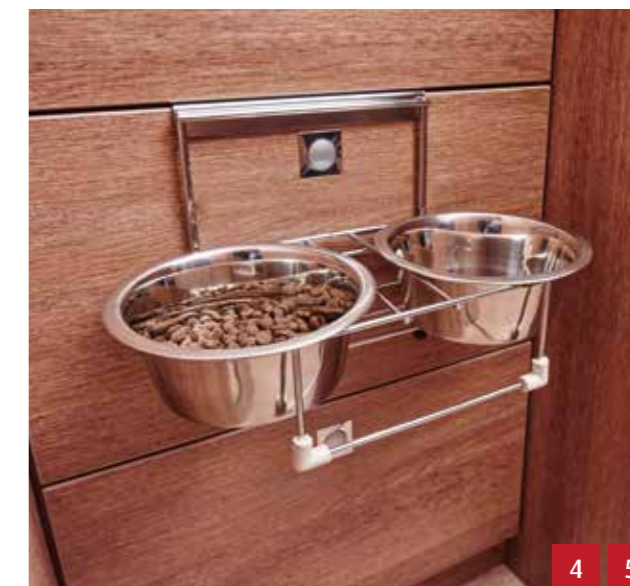

Travel and transport solutions		Item number	Available online
1 Dethleffs dog lead	This dog lead, which was produced by a rope manufacturer in the Allgäu region of the German Alps, is durable, hard-wearing and safe. It is secured with two carabiners and can withstand a pulling force of up to 200 kg.	2970501	
2 Dethleffs lead hanger	Dogs must be kept on a lead on campsites. The lead hanger package, including fastening material, offers the perfect solution. The item no. for each model can be obtained from your dealer		
3 Dethleffs lashing eye	The lashing eye firmly anchored in the vehicle floor (max. load 40 kg) offers the option of securing a dog or cat with a leash and harness during the trip in a manner that is humane and appropriate for road travel. The item no. for each model can be obtained from your dealer		
4 Dethleffs bowl holder package	The practical bowl holder with hanging device can be hung in drawers or chests depending on the size of your pet. For all Dethleffs caravans and motorhomes	2896614	
5 Dethleffs feeding bowl (1 piece)		0730894	
6 Dethleffs dog pillow	The new favourite place for your four-legged friend: a comfortable dog pillow with a rugged, non-slip microfibre cover.		
	Small 650x510x70mm, colour: dark grey	3240289	
	Large 900x510x70mm, colour: dark grey	3240290	

You can find more detailed information and item features online at www.dethleffs-original-zubehoer.com or in our online shop at www.shop.dethleffs.de

Amazing accessories

Whether it's a leash holder for the campsite, a practical food bowl holder or a comfortable place for your furry friend to sit – here you'll find all kinds of practical accessories that make camping with a dog convenient and safe. Specially developed by our Dethleffs employees and your four-legged friends.

1

3

4

5