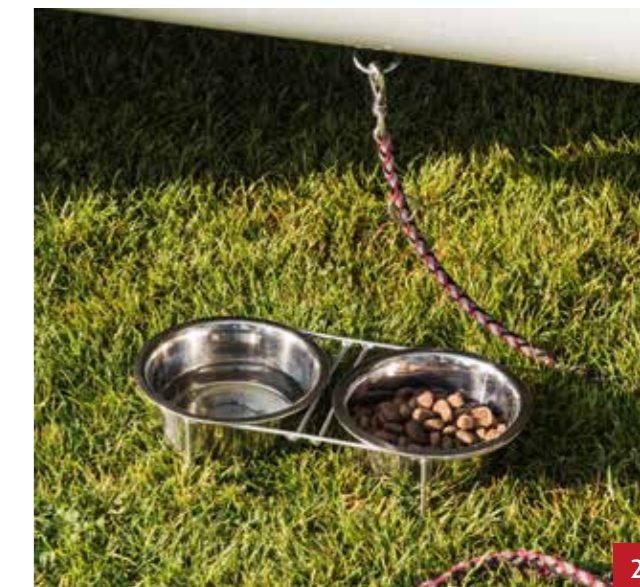

Travel and transport solutions		Item number	Available online
1 Dethleffs dog lead	This dog lead, which was produced by a rope manufacturer in the Allgäu region of the German Alps, is durable, hard-wearing and safe. It is secured with two carabiners and can withstand a pulling force of up to 200 kg.	2970501	
2 Dethleffs lead hanger	Dogs must be kept on a lead on campsites. The lead hanger package, including fastening material, offers the perfect solution. The item no. for each model can be obtained from your dealer		
3 Dethleffs lashing eye	The lashing eye firmly anchored in the vehicle floor (max. load 40 kg) offers the option of securing a dog or cat with a leash and harness during the trip in a manner that is humane and appropriate for road travel. The item no. for each model can be obtained from your dealer		
4 Dethleffs bowl holder package	The practical bowl holder with hanging device can be hung in drawers or chests depending on the size of your pet. For all Dethleffs caravans and motorhomes	2896614	
5 Dethleffs feeding bowl (1 piece)		0730894	
6 Dethleffs dog pillow	The new favourite place for your four-legged friend: a comfortable dog pillow with a rugged, non-slip microfibre cover.		
	Small 650x510x70mm, colour: dark grey	3240289	
	Large 900x510x70mm, colour: dark grey	3240290	

You can find more detailed information and item features online at www.dethleffs-original-zubehoer.com or in our online shop at www.shop.dethleffs.de

Amazing accessories

Whether it's a leash holder for the campsite, a practical food bowl holder or a comfortable place for your furry friend to sit – here you'll find all kinds of practical accessories that make camping with a dog convenient and safe. Specially developed by our Dethleffs employees and your four-legged friends.