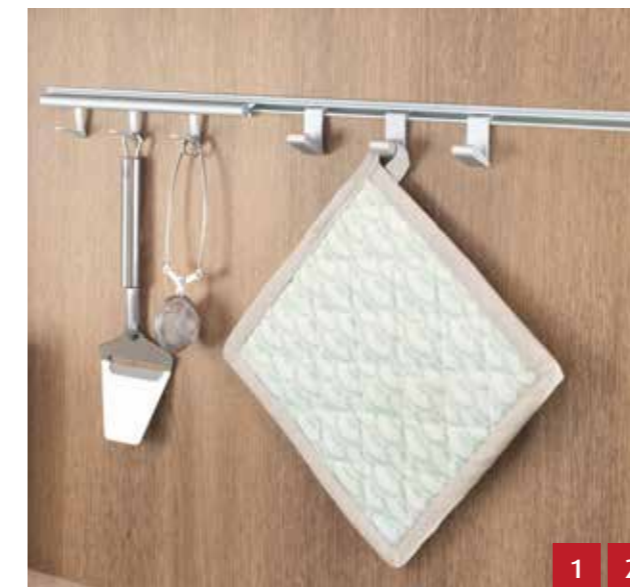

Dethleffs kitchen accessories are only available in combination with the factory-fitted kitchen rail or the retrofittable multifunctional rail.

You can find more detailed information and item features online at www.dethleffs-original-zubehoer.com or in our online shop at www.shop.dethleffs.de