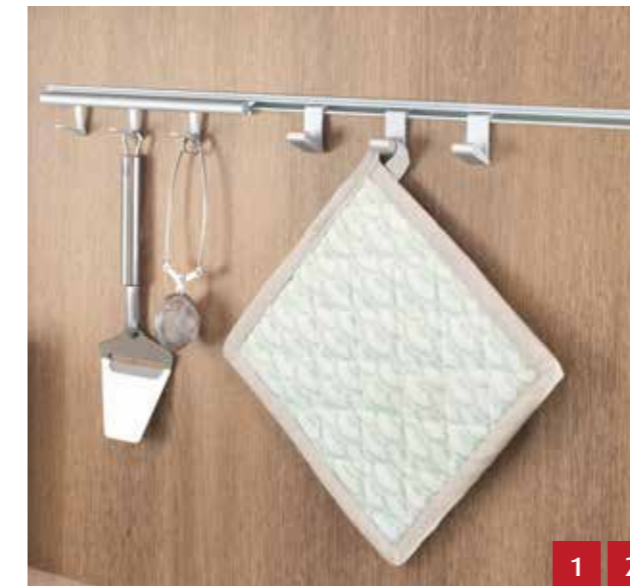

You can find more detailed information and item features online at www.dethleffs-original-zubehoer.com or in our online shop at www.shop.dethleffs.de

Dethleffs kitchen accessories are only available in combination with the factory-fitted kitchen rail or the retrofittable multifunctional rail.