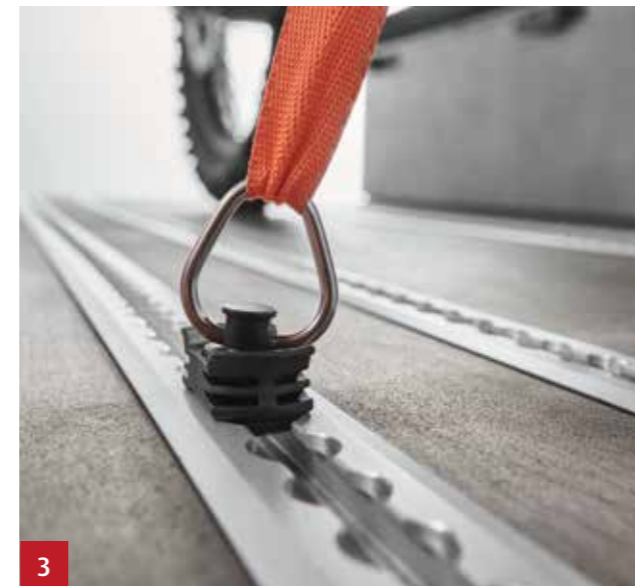

Travel and transport solutions	Item number	Available online
1	Dethleffs bike rack for trailer coupling The Dethleffs bike rack for the trailer coupling easily and safely transports your bicycle to your destination. Accommodates 3 bicycles in the standard configuration. Payload 23.5 kg per rail, max. 45 kg.		
	For urban campers on Ford Transit Custom	3380014	
2	Dethleffs bike rack extension set for accommodating a 4th bicycle You're travelling as a couple and don't know whether to bring a road bike or a mountain bike? With the extension set for a 4th bike, you keep all your options open. Can only be used in conjunction with a bike rack for a trailer coupling (3380014).		
	For urban campers on Ford Transit Custom	3380015	
3	Dethleffs fixing loop for floor rail A secure hold against slipping is provided by the airline floor rail, which is fitted as standard in your vehicle in conjunction with the Dethleffs fixing loops.		
	For urban campers on Ford Transit Custom, 1 piece	3348521	
	For urban campers on Ford Transit Custom, set of 4	3348522	
4	Multifunctional camping table Arrive at your destination, exit the vehicle, and relax and enjoy the surroundings with the right table for your Dethleffs Sundowner: The Dethleffs multifunctional table is extremely versatile and can be used both indoors and outdoors and on any terrain. Height adjustable: 692 to 909 mm, table top 800.5 x 510.5 mm (L x W)		
	For urban campers on Ford Transit Custom	3392921	
5	Dethleffs textile overhead locker bag Everything in its place even when on the road! The Dethleffs textile overhead locker bag is a practical organisation tool that you can easily attach and remove from the Globevan. Dimensions approx. 135 x 35 x 9 cm (WxDxH); max. payload 10 kg		
	For urban campers on Ford Transit Custom	3363868	
6	Dethleffs additional luggage net You can make optimum use of all available storage space with an additional luggage net under the headliner.		
	For urban campers on Ford Transit Custom	3395278	

You can find more detailed information and item features online at www.dethleffs-original-zubehoer.com or in our online shop at www.shop.dethleffs.de