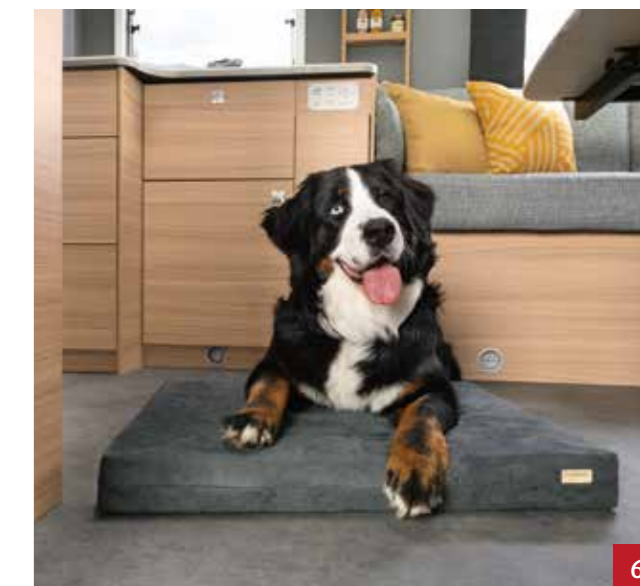

1

2

3

4

5

6

Dethleffs Bike Carrier

The smart, lightweight Dethleffs Bike Carrier lets you store your bicycles safely and efficiently for the journey to your holiday destination. The system is extremely simple to use – the permanently mounted mounting bar can be easily adapted and attached to any rear garage. Two holding arms for bicycles or e-bikes can be loaded and secured with ease: push the bicycle into the clamp (it will stand there unsupported) and secure it with the holding arm.